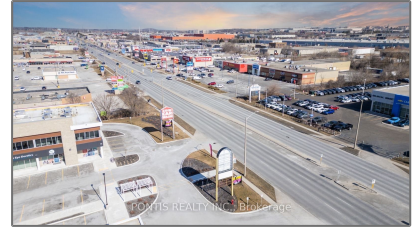

# Office

93.73 Sqft - 450 Hespeler Rd, Cambridge, Ontario  
N1R 6J7

## Address

Country: **CA**

Province: **Ontario**

City: **Cambridge**

Postal Code: **N1R 6J7**

Street: **Hespeler**

Street Number: **450**

Street Suffix: **Rd**