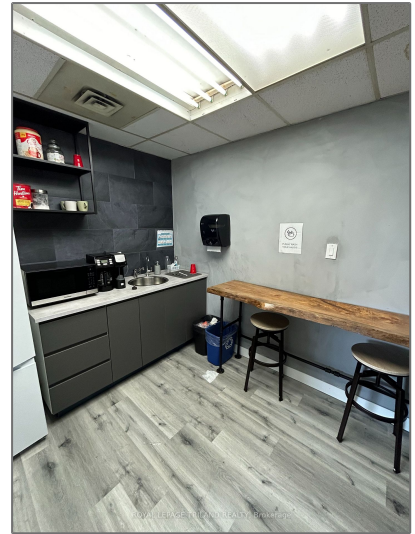

Industrial

- 156-160 NEWBOLD Crt, London, Ontario N6E 1K3

Basic Details

Property Type:	Industrial
Listing Type:	For Lease
Listing ID:	X9382756
Price:	\$10
Year Built:	0
Lot Area:	0 Sqft

Address

Country:	CA
Province:	Ontario
City:	London
Postal Code:	N6E 1K3
Street:	NEWBOLD
Street Number:	156-160
Street Suffix:	Crt
Floor Number:	0
Longitude:	E0° 0' 0"
Latitude:	N0° 0' 0"