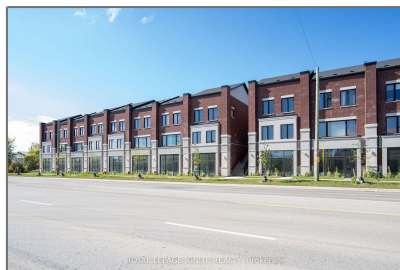

Commercial/retail

- 220 Dissette St, Bradford West Gwillimbury,
Ontario L3Z 4M2

Basic Details

Property Type:	Commercial/retail
Listing Type:	For Sale
Listing ID:	N9380569
Price:	\$499,900
Year Built:	0
Lot Area:	0 Sqft

Address

Country:	CA
Province:	Ontario
City:	Bradford West Gwillimbury
Postal Code:	L3Z 4M2
Street:	Dissette
Street Number:	220
Street Suffix:	St
Floor Number:	0
Longitude:	E0° 0' 0"
Latitude:	N0° 0' 0"