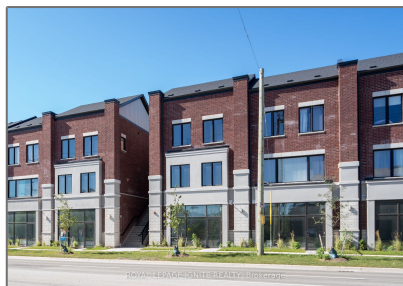

Commercial/retail

- 220 Dissette St, Bradford West Gwillimbury,
Ontario L3Z 4M2

Basic Details

Property Type:	Commercial/retail
Listing Type:	For Sale
Listing ID:	N9380569
Price:	\$499,900
Year Built:	0
Lot Area:	0 Sqft

Address

Country:	CA
Province:	Ontario
City:	Bradford West Gwillimbury
Postal Code:	L3Z 4M2
Street:	Dissette
Street Number:	220
Street Suffix:	St
Floor Number:	0
Longitude:	E0° 0' 0"
Latitude:	N0° 0' 0"