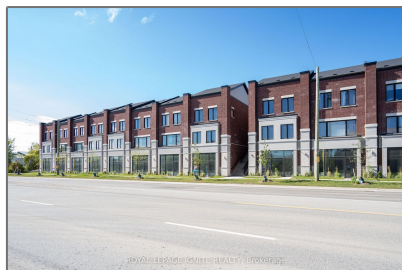

Commercial/retail

- 220 Dissette St, Bradford West Gwillimbury,
Ontario L3Z 4M2

Basic Details

Property Type:	Commercial/retail
Listing Type:	For Sale
Listing ID:	N9380569
Price:	\$499,900
Year Built:	0
Lot Area:	0 Sqft

Address

Country:	CA
Province:	Ontario
City:	Bradford West Gwillimbury
Postal Code:	L3Z 4M2
Street:	Dissette
Street Number:	220
Street Suffix:	St
Floor Number:	0
Longitude:	E0° 0' 0"
Latitude:	N0° 0' 0"