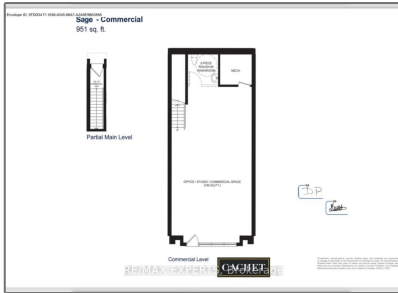

## Basic Details

Property Type:	<b>Commercial/retail</b>
Listing Type:	<b>For Lease</b>
Listing ID:	<b>N9384414</b>
Price:	<b>\$3,000</b>
Year Built:	<b>0</b>
Lot Area:	<b>0 Sqft</b>