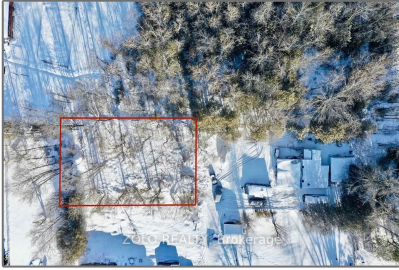

Vacant Land

- 1422 Maple Way, Innisfil, Ontario L9S 4R1

Basic Details

Property Type:	Vacant Land
Listing Type:	For Sale
Listing ID:	N9385703
Price:	\$299,000
Year Built:	0
Lot Area:	0 Sqft

Address

Country:	CA
Province:	Ontario
City:	Innisfil
Postal Code:	L9S 4R1
Street:	Maple
Street Number:	1422
Street Suffix:	Way
Floor Number:	0
Longitude:	W80° 27' 39.1"
Latitude:	N44° 17' 16"