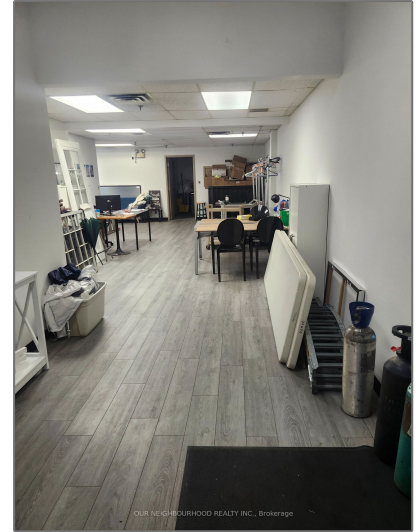

Office

1,180 Sqft - 1135 Lansdowne St, Peterborough,
Ontario K9J 7M2

Basic Details

Property Type:	Office
Listing Type:	For Lease
Listing ID:	X9386583
Price:	\$20
Rooms:	0
Bathrooms:	2
Half Bathrooms:	0
Square Footage:	1,180 Sqft
Year Built:	0
Lot Area:	0 Sqft