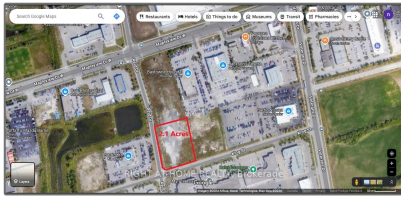

Land

- 0000 King St, Barrie, Ontario L4N 9E8

Basic Details

Property Type:	Land
Listing Type:	For Lease
Listing ID:	S9388258
Price:	\$1
Year Built:	0
Lot Area:	0 Sqft

Address

Country:	CA
Province:	Ontario
City:	Barrie
Postal Code:	L4N 9E8
Street:	King
Street Number:	0000
Street Suffix:	St
Floor Number:	0
Longitude:	W80° 18' 3.6"
Latitude:	N44° 19' 46"