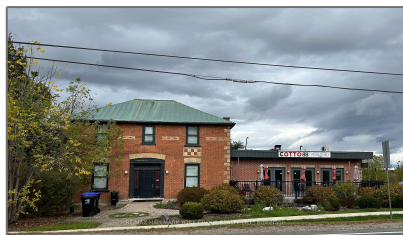

# Commercial/retail

- 4240 County 88 Rd, Bradford West Gwillimbury,  
Ontario L3Z 2A4

## Basic Details

Property Type: **Commercial/retail**

Listing Type: **For Sale**

Listing ID: **N9387778**

Price: **\$3,650,000**

Year Built: **0**

Lot Area: **0 Sqft**

## Address

Country: **CA**

Province: **Ontario**

City: **Bradford West  
Gwillimbury**

Postal Code: **L3Z 2A4**

Street: **County 88**

Street Number: **4240**

Street Suffix: **Rd**