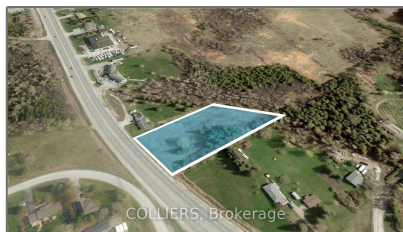

Land

- 633161 Highway 10 Pkwy, Mono, Ontario L9W 3A8

Basic Details

Property Type: **Land**

Listing Type: **For Sale**

Listing ID: **X9390553**

Price: **\$699,000**

Year Built: **0**

Lot Area: **0 Sqft**

Address

Country: **CA**

Province: **Ontario**

City: **Mono**

Postal Code: **L9W 3A8**

Street: **Highway 10**

Street Number: **633161**