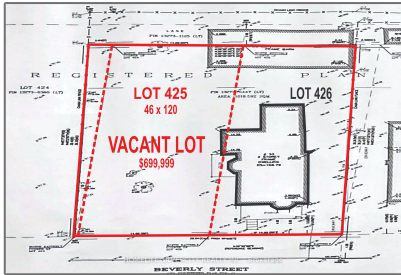

Vacant Land

- Lot 425 33 Beverley St, Mississauga, Ontario L4T 1E9

Basic Details

Property Type:	Vacant Land
Listing Type:	For Sale
Listing ID:	W9394277
Price:	\$899,999
Year Built:	0
Lot Area:	0 Sqft

Address

Country:	CA
Province:	Ontario
City:	Mississauga
Postal Code:	L4T 1E9
Street:	33 Beverley
Street Number:	Lot 425
Street Suffix:	St
Floor Number:	0
Longitude:	E0° 0' 0"
Latitude:	N0° 0' 0"

Features

<input checked="" type="checkbox"/> Swimming Pool:	None
<input checked="" type="checkbox"/> Heating System:	Other