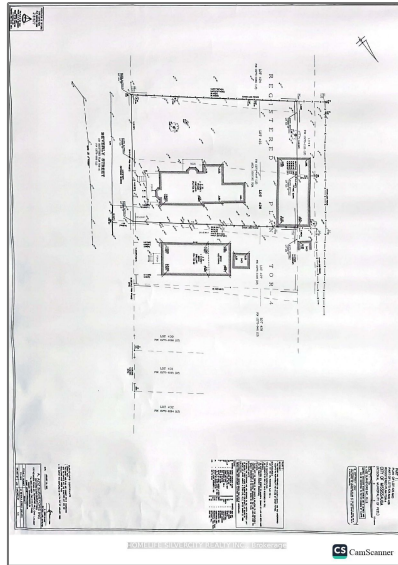

Vacant Land

- Lot 425 33 Beverley St, Mississauga, Ontario L4T 1E9

Basic Details

Property Type:	Vacant Land
Listing Type:	For Sale
Listing ID:	W9394277
Price:	\$899,999
Year Built:	0
Lot Area:	0 Sqft

Address

Country:	CA
Province:	Ontario
City:	Mississauga
Postal Code:	L4T 1E9
Street:	33 Beverley
Street Number:	Lot 425
Street Suffix:	St
Floor Number:	0
Longitude:	E0° 0' 0"
Latitude:	N0° 0' 0"

Features

✓ Swimming Pool:	None
✓ Heating System:	Other