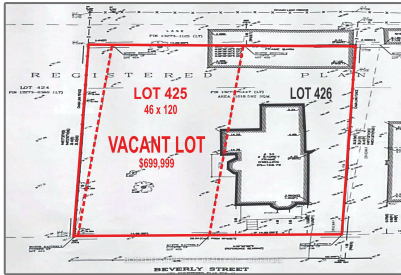

Vacant Land

- Lot 425 33 Beverley St, Mississauga, Ontario L4T 1E9

Basic Details

Property Type:	Vacant Land
Listing Type:	For Sale
Listing ID:	W9394277
Price:	\$899,999
Year Built:	0
Lot Area:	0 Sqft

Address

Country:	CA
Province:	Ontario
City:	Mississauga
Postal Code:	L4T 1E9
Street:	33 Beverley
Street Number:	Lot 425
Street Suffix:	St
Floor Number:	0
Longitude:	E0° 0' 0"
Latitude:	N0° 0' 0"

Features

✓ Swimming Pool:	None
✓ Heating System:	Other