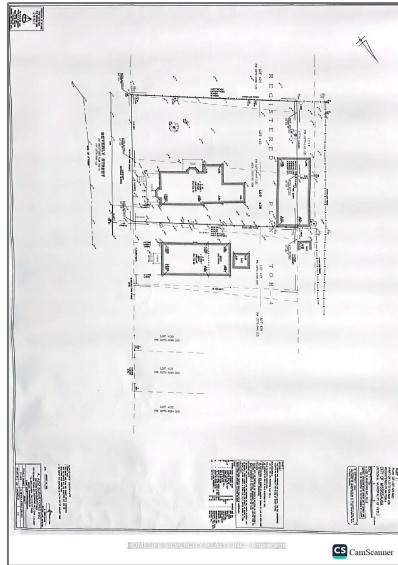

Vacant Land

- Lot 425 33 Beverley St, Mississauga, Ontario L4T 1E9

Basic Details

Property Type:	Vacant Land
Listing Type:	For Sale
Listing ID:	W9394277
Price:	\$899,999
Year Built:	0
Lot Area:	0 Sqft

Address

Country:	CA
Province:	Ontario
City:	Mississauga
Postal Code:	L4T 1E9
Street:	33 Beverley
Street Number:	Lot 425
Street Suffix:	St
Floor Number:	0
Longitude:	E0° 0' 0"
Latitude:	N0° 0' 0"

Features

<input checked="" type="checkbox"/> Swimming Pool:	None
<input checked="" type="checkbox"/> Heating System:	Other