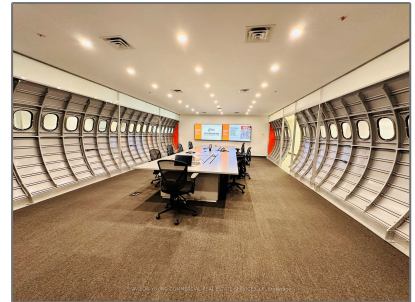

Office

62,359 Sqft - 5205 Satellite Dr, Mississauga,
Ontario L4W 5P9

Basic Details

Property Type: **Office**

Listing Type: **For Lease**

Listing ID: **W9395244**

Price: **\$1**

Rooms: **0**