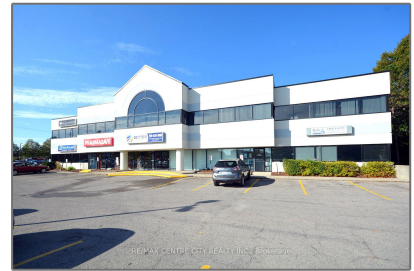

Commercial/retail

- 339 WELLINGTON Rd, London, Ontario N6C 5Z9

Basic Details

Property Type: **Commercial/retail**

Listing Type: **For Lease**

Listing ID: **X9396043**

Price: **\$12**

Year Built: **0**

Lot Area: **0 Sqft**

Address

Country: **CA**

Province: **Ontario**

City: **London**

Postal Code: **N6C 5Z9**

Street: **WELLINGTON**

Street Number: **339**