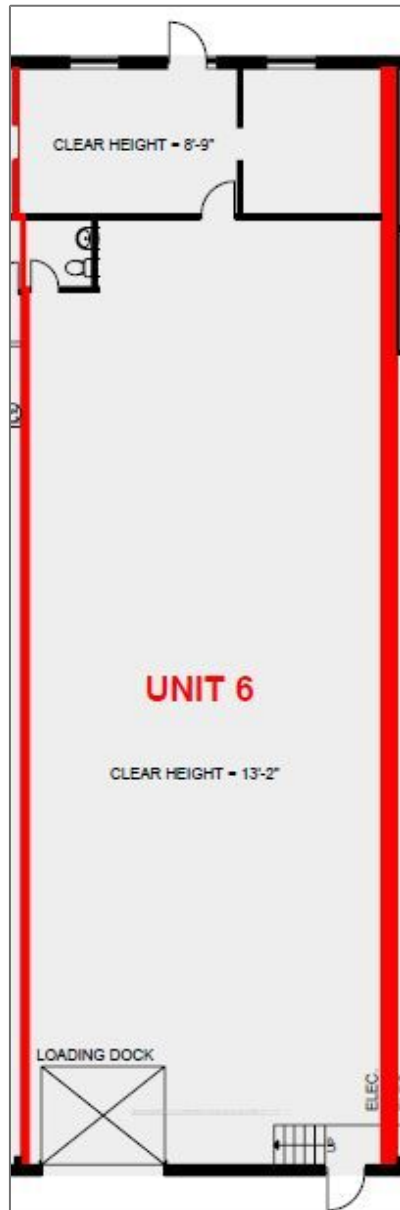

Industrial

- 1750 Sismet Rd, Mississauga, Ontario L4W 1R6

Basic Details

Property Type:	Industrial
Listing Type:	For Lease
Listing ID:	W9399825
Price:	\$19
Year Built:	0
Lot Area:	0 Sqft

Address

Country:	CA
Province:	Ontario
City:	Mississauga
Postal Code:	L4W 1R6
Street:	Sismet
Street Number:	1750
Street Suffix:	Rd

Floor Number: **0**

Longitude: **E0° 0' 0"**

Latitude: **N0° 0' 0"**

Features

✓ Heating System: **Gas Forced Air Open**

✓ Elevator: **None**

Agent Info

Parveen Arora