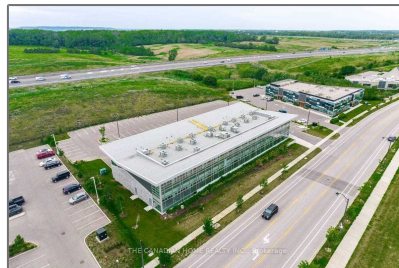

# Office

6,000 Sqft - 4645 Palladium Way, Burlington,  
Ontario L7M 0W9