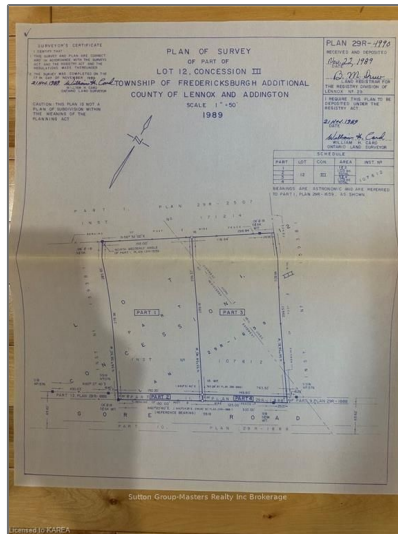

Vacant Land

- PT LT 1 COUNTY ROAD 25, Greater Napanee,
Ontario K7R 3K7

Basic Details

Property Type:	Vacant Land
Listing Type:	For Sale
Listing ID:	X9410633
Price:	\$99,000
Year Built:	0
Lot Area:	0 Sqft

Address

Country:	CA
Province:	Ontario
City:	Greater Napanee
Postal Code:	K7R 3K7
Street:	COUNTY ROAD 25
Street Number:	PT LT 1
Floor Number:	0
Longitude:	W77° 0' 23.2"
Latitude:	N44° 6' 59.6"

Features

<input checked="" type="checkbox"/>	Swimming Pool:	None
<input checked="" type="checkbox"/>	Elevator:	N