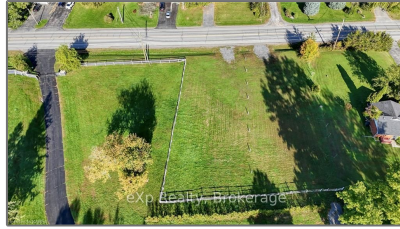

Vacant Land

- PT LT 2 PALACE Rd, Greater Napanee, Ontario
K7R 1A7

Basic Details

Property Type: **Vacant Land**

Listing Type: **For Sale**

Listing ID: **X9412804**

Price: **\$119,900**

Year Built: **0**

Lot Area: **0 Sqft**

Address

Country: **CA**

Province: **Ontario**

City: **Greater Napanee**

Postal Code: **K7R 1A7**

Street: **PALACE**

Street Number: **PT LT 2**