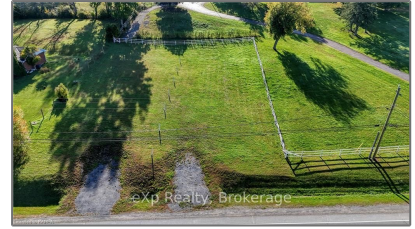

Vacant Land

- PT LT 2 PALACE Rd, Greater Napanee, Ontario
K7R 1A7

Basic Details

Property Type: **Vacant Land**

Listing Type: **For Sale**

Listing ID: **X9412804**

Price: **\$119,900**

Year Built: **0**

Lot Area: **0 Sqft**

Address

Country: **CA**

Province: **Ontario**

City: **Greater Napanee**

Postal Code: **K7R 1A7**

Street: **PALACE**

Street Number: **PT LT 2**