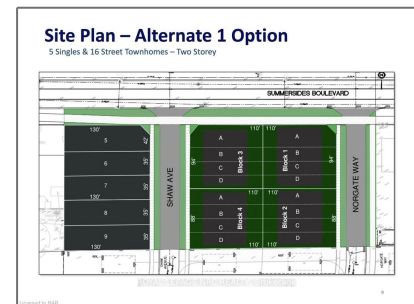

## Basic Details

Property Type:	<b>Vacant Land</b>
Listing Type:	<b>For Sale</b>
Listing ID:	<b>X9414168</b>
Price:	<b>\$2,799,990</b>
Year Built:	<b>0</b>
Lot Area:	<b>0 Sqft</b>