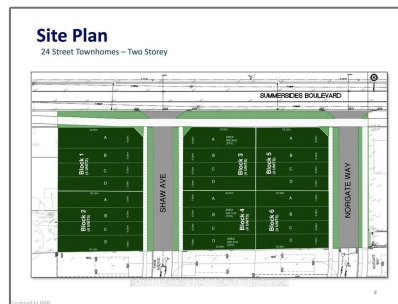

## Basic Details

Property Type:	<b>Vacant Land</b>
Listing Type:	<b>For Sale</b>
Listing ID:	<b>X9414168</b>
Price:	<b>\$2,799,990</b>
Year Built:	<b>0</b>
Lot Area:	<b>0 Sqft</b>