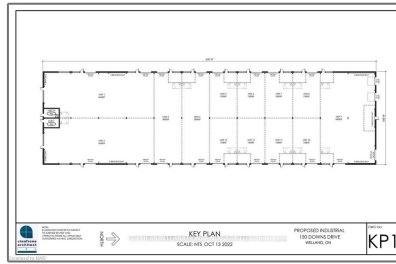

## Basic Details

Property Type:	<b>Land</b>
Listing Type:	<b>For Lease</b>
Listing ID:	<b>X9411012</b>
Price:	<b>\$15</b>
Year Built:	<b>0</b>
Lot Area:	<b>0 Sqft</b>