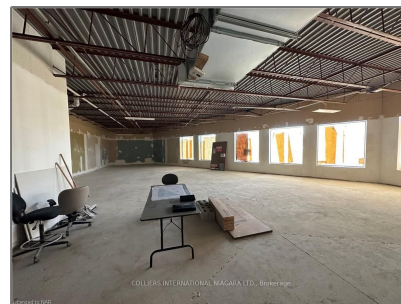

Commercial/retail

- 191 WELLAND Ave, St. Catharines, Ontario L2R 2P2

Basic Details

Property Type: **Commercial/retail**

Listing Type: **For Lease**

Listing ID: **X9411497**

Price: **\$16**

Year Built: **0**