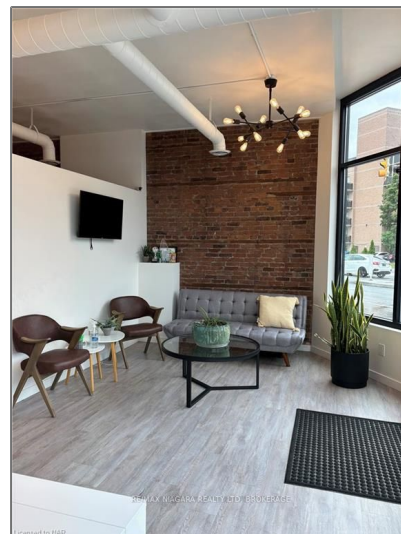

Commercial/retail

- 62 WELLAND Ave, St. Catharines, Ontario L2R 2M7

Basic Details

Property Type:	Commercial/retail
Listing Type:	For Lease
Listing ID:	X9412385
Price:	\$3,000
Year Built:	0
Lot Area:	0 Sqft