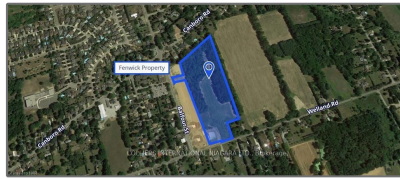

Land

- PT LT 1 WELLAND Rd, Pelham, Ontario L0S 1C0

Basic Details

Property Type:	Land
Listing Type:	For Sale
Listing ID:	X9411435
Price:	\$11,900,000
Year Built:	0
Lot Area:	0 Sqft

Address

Country:	CA
Province:	Ontario
City:	Pelham
Postal Code:	L0S 1C0
Street:	WELLAND
Street Number:	PT LT 1
Street Suffix:	Rd
Floor Number:	0
Longitude:	W80° 39' 2.6"
Latitude:	N43° 1' 32"