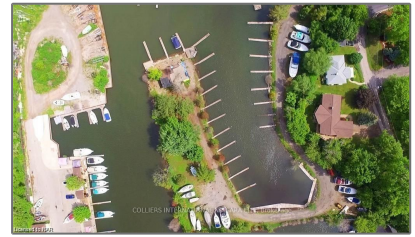

Land

- 471 MAPLE Ave, Grimsby, Ontario L3M 3C2

Basic Details

Property Type:	Land
Listing Type:	For Sale
Listing ID:	X9412454
Price:	\$7,950,000
Year Built:	0
Lot Area:	0 Sqft

Address

Country:	CA
Province:	Ontario
City:	Grimsby
Postal Code:	L3M 3C2
Street:	MAPLE
Street Number:	471
Street Suffix:	Ave
Floor Number:	0
Longitude:	W80° 26' 59.9"
Latitude:	N43° 12' 11.8"