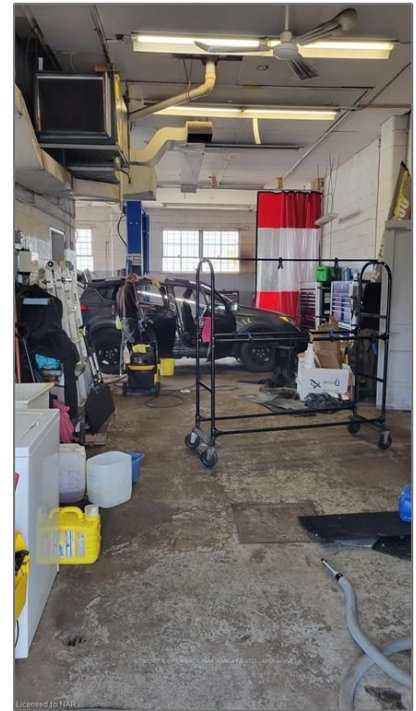

Commercial/retail

- 151 HIGHWAY 20, Pelham, Ontario L0S 1E0

Basic Details

Property Type:	Commercial/retail
Listing Type:	For Lease
Listing ID:	X9414675
Price:	\$5,000
Year Built:	0
Lot Area:	0 Sqft

Address