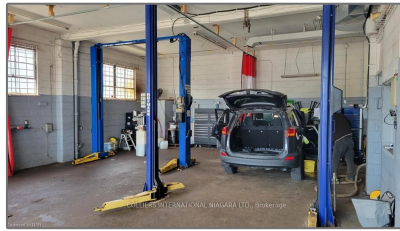

Commercial/retail

- 151 HIGHWAY 20, Pelham, Ontario L0S 1E0

Basic Details

Property Type:	Commercial/retail
Listing Type:	For Lease
Listing ID:	X9414675
Price:	\$5,000
Year Built:	0
Lot Area:	0 Sqft

Address