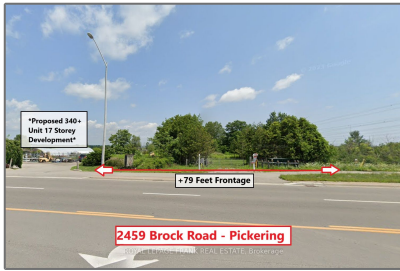

Land

- 2459 Brock Rd, Pickering, Ontario L1V 2P8

Basic Details

Property Type:	Land
Listing Type:	For Sale
Listing ID:	E9506998
Price:	\$999,000
Year Built:	0
Lot Area:	0 Sqft

Address

Country:	CA
Province:	Ontario
City:	Pickering
Postal Code:	L1V 2P8
Street:	Brock
Street Number:	2459
Street Suffix:	Rd
Floor Number:	0
Longitude:	W80° 54' 58.9"
Latitude:	N43° 52' 13.1"