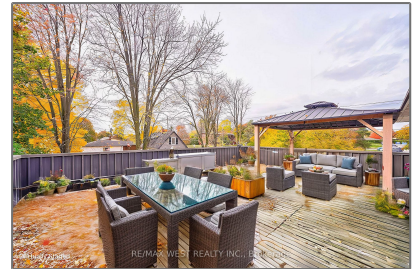

Commercial/retail

- 543 Speedvale Ave, Guelph/Eramosa, Ontario
N1E 1P7

Basic Details

Property Type:	Commercial/retail
Listing Type:	For Sale
Listing ID:	X9510888
Price:	\$3,700,000
Year Built:	0
Lot Area:	0 Sqft