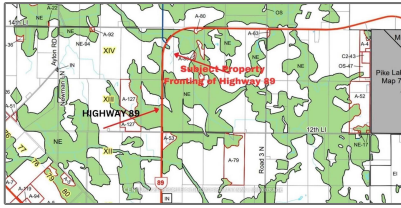

# Vacant Land

- 6081 Hwy 89, Clifford Rd, Minto, Ontario N0G 1M0

## Address

Country:	<b>CA</b>
Province:	<b>Ontario</b>
City:	<b>Minto</b>
Postal Code:	<b>N0G 1M0</b>
Street:	<b>Hwy 89, Clifford</b>
Street Number:	<b>6081</b>
Street Suffix:	<b>Rd</b>
Floor Number:	<b>0</b>
Longitude:	<b>E0° 0' 0"</b>
Latitude:	<b>N0° 0' 0"</b>