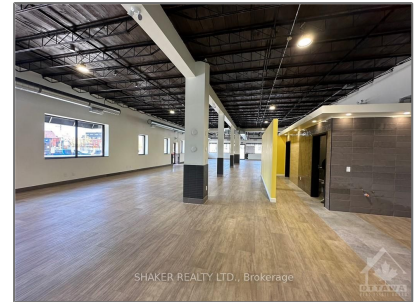

# Commercial/retail

- 280 CATHERINE St, Ottawa Centre, Ontario K1R 5T3

## Basic Details

Property Type:	<b>Commercial/retail</b>
Listing Type:	<b>For Lease</b>
Listing ID:	<b>X9515217</b>
Price:	<b>\$19</b>
Year Built:	<b>0</b>
Lot Area:	<b>0 Sqft</b>