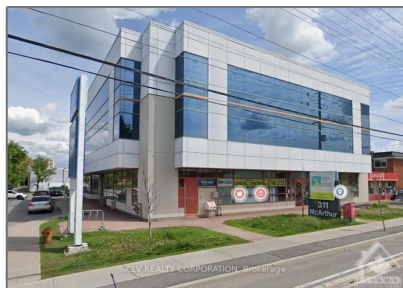

Commercial/retail

- 311 MCARTHUR Ave, Vanier and Kingsview Park, Ontario K1L 8M3

Basic Details

Property Type:	Commercial/retail
Listing Type:	For Lease
Listing ID:	X9515638
Price:	\$15
Year Built:	0
Lot Area:	0 Sqft

Address

Country:	CA
Province:	Ontario
City:	Vanier and Kingsview Park
Postal Code:	K1L 8M3
Street:	MCARTHUR
Street Number:	311
Street Suffix:	Ave
Floor Number:	0
Longitude:	E0° 0' 0"
Latitude:	N0° 0' 0"