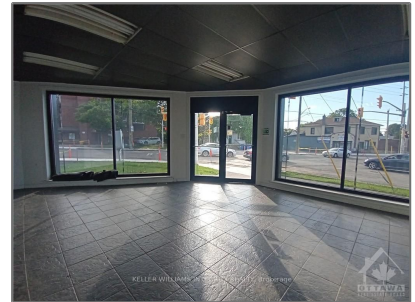

## Basic Details

Property Type:	<b>Industrial</b>
Listing Type:	<b>For Sale</b>
Listing ID:	<b>X9515785</b>
Price:	<b>\$1,350,000</b>
Year Built:	<b>0</b>
Lot Area:	<b>0 Sqft</b>