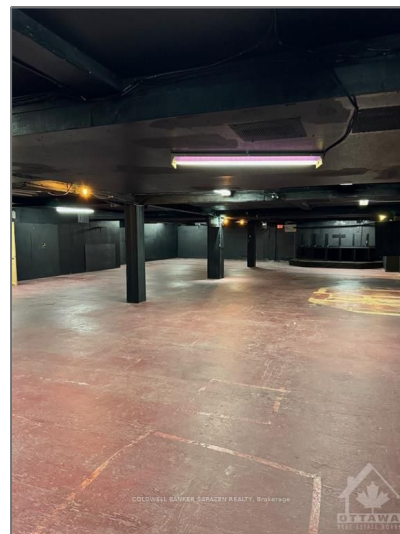

Commercial/retail

- 89 MONTREAL Rd, Vanier and Kingsview Park,
Ontario K1L 6E8

Basic Details

Property Type:	Commercial/retail
Listing Type:	For Lease
Listing ID:	X9515792
Price:	$5,000
Year Built:	0
Lot Area:	0 Sqft

Address

Country:	CA
Province:	Ontario
City:	Vanier and Kingsview Park
Postal Code:	K1L 6E8
Street:	MONTREAL
Street Number:	89
Street Suffix:	Rd
Floor Number:	0
Longitude:	E0° 0' 0"
Latitude:	N0° 0' 0"

Agent Info