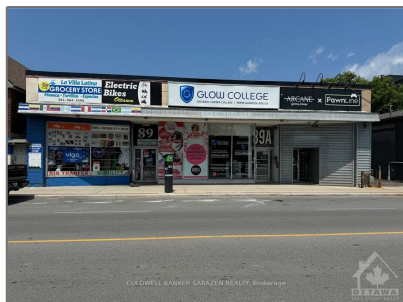

Commercial/retail

- 89 MONTREAL Rd, Vanier and Kingsview Park,
Ontario K1L 6E8

Basic Details

Property Type:	Commercial/retail
Listing Type:	For Lease
Listing ID:	X9515792
Price:	\$5,000
Year Built:	0
Lot Area:	0 Sqft

Address

Country:	CA
Province:	Ontario
City:	Vanier and Kingsview Park
Postal Code:	K1L 6E8
Street:	MONTREAL
Street Number:	89
Street Suffix:	Rd
Floor Number:	0
Longitude:	E0° 0' 0"
Latitude:	N0° 0' 0"

Agent Info