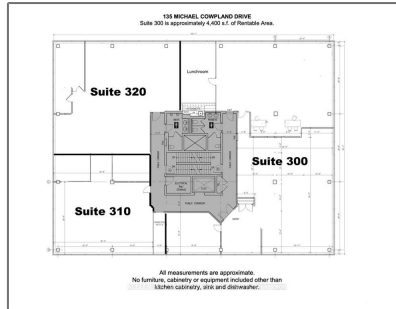

Office

24,600 Sqft - 135 MICHAEL COWPLAND Dr,
Kanata, Ontario K2M 2E9

Basic Details

Property Type:	Office
Listing Type:	For Lease
Listing ID:	X9516553
Price:	\$15
Rooms:	0
Bathrooms:	0
Half Bathrooms:	0
Square Footage:	24,600 Sqft
Year Built:	0
Lot Area:	0 Sqft

Address

Country:	CA
Province:	Ontario
City:	Kanata
Postal Code:	K2M 2E9
Street:	MICHAEL COWPLAND
Street Number:	135
Street Suffix:	Dr
Floor Number:	0
Longitude:	E0° 0' 0"
Latitude:	N0° 0' 0"

Features

✓ Parking: 14