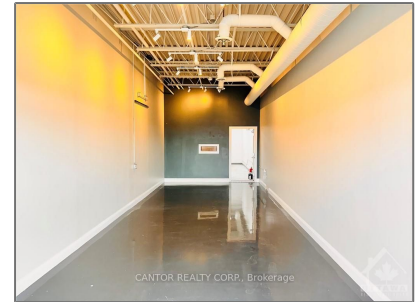

Commercial/retail

- 1638 CYVILLE Rd, Cyrville - Carson Grove -
Pineview, Ontario K1B 3L8

Basic Details

Property Type:	Commercial/retail
Listing Type:	For Lease
Listing ID:	X9516562
Price:	\$27
Year Built:	0
Lot Area:	0 Sqft