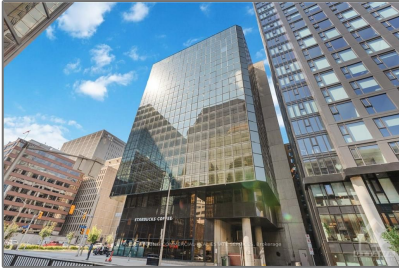

# Office

61,275 Sqft - 81 Metc METCALFE St, Ottawa  
Centre, Ontario K1P 6K7