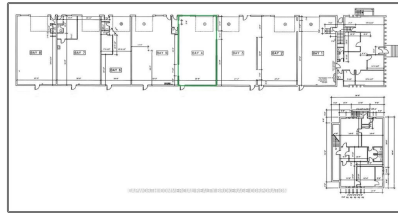

Industrial

- 21 GRENFELL Cres, Tanglewood - Grenfell Glen
- Pineglen, Ontario K2G 0G3

Basic Details

Property Type:	Industrial
Listing Type:	For Lease
Listing ID:	X9520796
Price:	\$2,430
Year Built:	0
Lot Area:	0 Sqft

Address

Country:	CA
Province:	Ontario
City:	Tanglewood - Grenfell Glen - Pineglen
Postal Code:	K2G 0G3
Street:	GRENFELL
Street Number:	21
Street Suffix:	Cres
Floor Number:	0
Longitude:	E0° 0' 0"
Latitude:	N0° 0' 0"