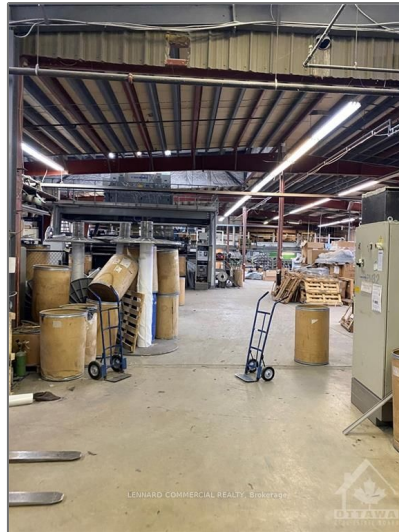

Industrial

- 38 BRUCE Cres, Carleton Place, Ontario K7C 3V6

Basic Details

Property Type:	Industrial
Listing Type:	For Lease
Listing ID:	X9522335
Price:	\$13
Year Built:	0
Lot Area:	0 Sqft

Address

Country:	CA
Province:	Ontario
City:	Carleton Place
Postal Code:	K7C 3V6
Street:	BRUCE
Street Number:	38
Street Suffix:	Cres
Floor Number:	0
Longitude:	E0° 0' 0"
Latitude:	N0° 0' 0"