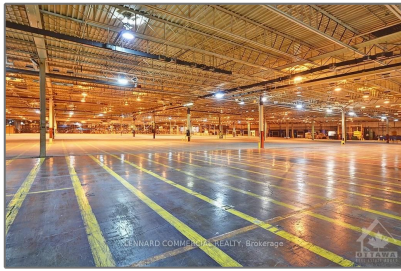

Industrial

- 100 CENTRAL Ave, Brockville, Ontario K6V 4W6

Basic Details

Property Type:	Industrial
Listing Type:	For Lease
Listing ID:	X9522806
Price:	\$7
Year Built:	0
Lot Area:	0 Sqft

Address

Country:	CA
Province:	Ontario
City:	Brockville
Postal Code:	K6V 4W6
Street:	CENTRAL
Street Number:	100
Street Suffix:	Ave
Floor Number:	0
Longitude:	E0° 0' 0"
Latitude:	N0° 0' 0"