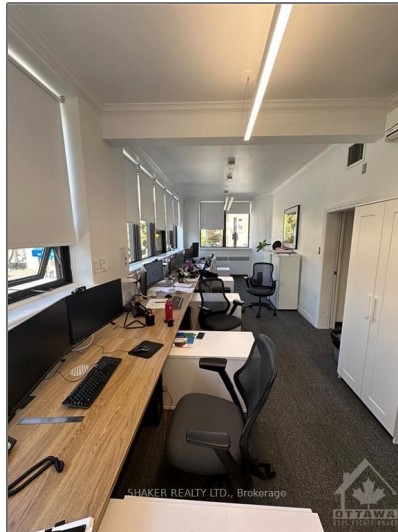

Office

20,000 Sqft - 190 SOMERSET St, Ottawa Centre,
Ontario K2P 0J4

Basic Details

Property Type:	Office
Listing Type:	For Lease
Listing ID:	X9522931
Price:	\$3,250
Rooms:	0
Bathrooms:	0
Half Bathrooms:	0
Square Footage:	20,000 Sqft
Year Built:	0
Lot Area:	0 Sqft