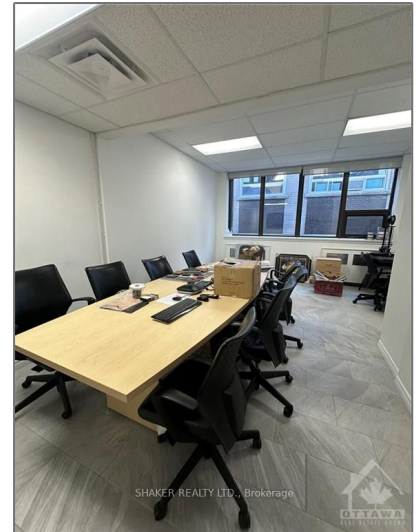

Office

20,000 Sqft - 190 SOMERSET St, Ottawa Centre,
Ontario K2P 0J4

Basic Details

Property Type:	Office
Listing Type:	For Lease
Listing ID:	X9522931
Price:	\$3,250
Rooms:	0
Bathrooms:	0
Half Bathrooms:	0
Square Footage:	20,000 Sqft
Year Built:	0
Lot Area:	0 Sqft