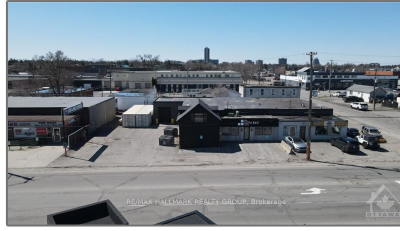

# Land

- 842 CLYDE Ave, McKellar Heights - Glabar Park and Area, Ontario K1Z 5A2

## Address

Country:	<b>CA</b>
Province:	<b>Ontario</b>
City:	<b>McKellar Heights - Glabar Park and Area</b>
Postal Code:	<b>K1Z 5A2</b>
Street:	<b>CLYDE</b>
Street Number:	<b>842</b>
Street Suffix:	<b>Ave</b>
Floor Number:	<b>0</b>
Longitude:	<b>E0° 0' 0"</b>
Latitude:	<b>N0° 0' 0"</b>