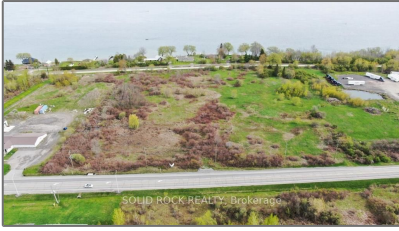

Land

- 00 COUNTY 2 Rd, Edwardsburgh/Cardinal,
Ontario K0E 1T1

Basic Details

Property Type:	Land
Listing Type:	For Sale
Listing ID:	X9517085
Price:	\$6,000,000
Year Built:	0
Lot Area:	0 Sqft

Address

Country:	CA
Province:	Ontario
City:	Edwardsburgh/Cardinal
Postal Code:	K0E 1T1
Street:	COUNTY 2
Street Number:	00
Street Suffix:	Rd
Floor Number:	0
Longitude:	E0° 0' 0"
Latitude:	N0° 0' 0"