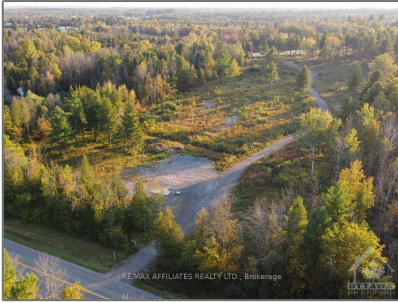

Land

- 2020 COUNTY RD 44 Rd,
Edwardsburgh/Cardinal, Ontario K0E 1X0

Basic Details

Property Type:	Land
Listing Type:	For Sale
Listing ID:	X9519380
Price:	\$995,000
Year Built:	0
Lot Area:	0 Sqft

Address

Country:	CA
Province:	Ontario
City:	Edwardsburgh/Cardinal
Postal Code:	K0E 1X0
Street:	COUNTY RD 44
Street Number:	2020
Street Suffix:	Rd
Floor Number:	0
Longitude:	E0° 0' 0"
Latitude:	N0° 0' 0"