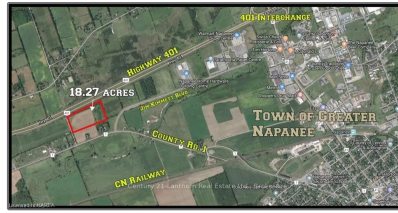

Vacant Land

- PT LT 1 JIM KIMMETT Blvd, Greater Napanee,
Ontario K7R 3L1

Basic Details

Property Type:	Vacant Land
Listing Type:	For Sale
Listing ID:	X9410292
Price:	\$10,000,000
Year Built:	0
Lot Area:	0 Sqft

Address

Country:	CA
Province:	Ontario
City:	Greater Napanee
Postal Code:	K7R 3L1
Street:	JIM KIMMETT
Street Number:	PT LT 1
Street Suffix:	Bldv
Floor Number:	0
Longitude:	E0° 0' 0"
Latitude:	N0° 0' 0"

Features