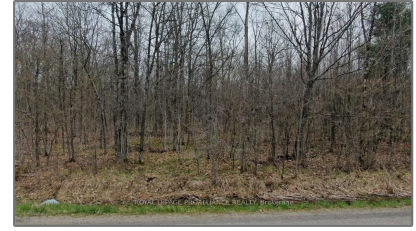

## Basic Details

Property Type:	<b>Vacant Land</b>
Listing Type:	<b>For Sale</b>
Listing ID:	<b>X9514939</b>
Price:	<b>\$169,900</b>
Year Built:	<b>0</b>
Lot Area:	<b>0 Sqft</b>