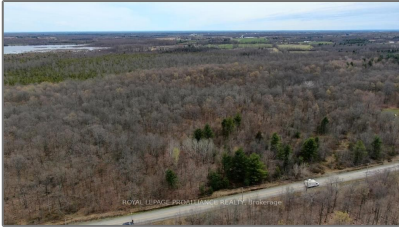

Vacant Land

- 0 GRAHAM LAKE Rd, Elizabethtown-Kitley,
Ontario K0E 1R0

Basic Details

Property Type:	Vacant Land
Listing Type:	For Sale
Listing ID:	X9514939
Price:	\$169,900
Year Built:	0
Lot Area:	0 Sqft

Address