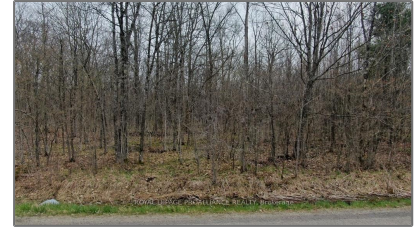

Vacant Land

- 0 GRAHAM LAKE Rd, Elizabethtown-Kitley,
Ontario K0E 1R0

Basic Details

Property Type:	Vacant Land
Listing Type:	For Sale
Listing ID:	X9514939
Price:	\$169,900
Year Built:	0
Lot Area:	0 Sqft

Address