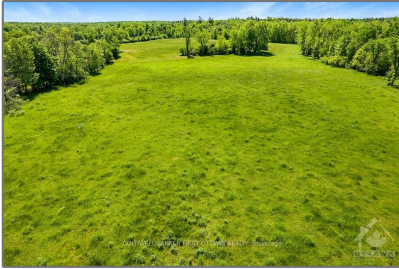

Vacant Land

- PT LT 2 LINE 1 Rd, Elizabethtown-Kitley, Ontario
K0G 1L0

Basic Details

Property Type:	Vacant Land
Listing Type:	For Sale
Listing ID:	X9515071
Price:	\$849,000
Year Built:	0
Lot Area:	0 Sqft