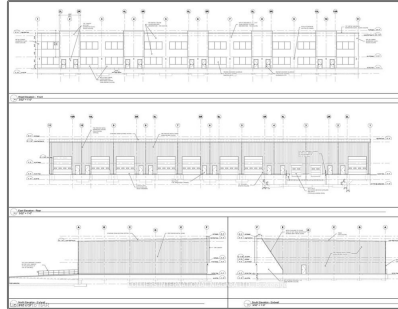

Land

- 200 DOWNS DRIVE Dr, Welland, Ontario L3B 5N6

Basic Details

Property Type:	Land
Listing Type:	For Lease
Listing ID:	X9420177
Price:	\$15
Year Built:	0
Lot Area:	0 Sqft

Address

Country:	CA
Province:	Ontario
City:	Welland
Postal Code:	L3B 5N6
Street:	DOWNS DRIVE
Street Number:	200
Street Suffix:	Dr
Floor Number:	0
Longitude:	E0° 0' 0"
Latitude:	N0° 0' 0"