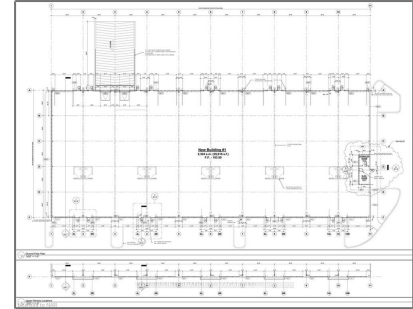

Land

- 200 DOWNS DRIVE Dr, Welland, Ontario L3B 5N6

Basic Details

Property Type:	Land
Listing Type:	For Lease
Listing ID:	X9420177
Price:	\$15
Year Built:	0
Lot Area:	0 Sqft

Address

Country:	CA
Province:	Ontario
City:	Welland
Postal Code:	L3B 5N6
Street:	DOWNS DRIVE
Street Number:	200
Street Suffix:	Dr
Floor Number:	0
Longitude:	E0° 0' 0"
Latitude:	N0° 0' 0"