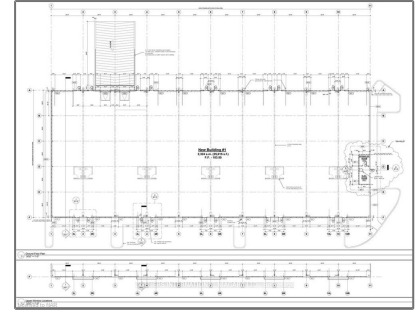

Land

- 200 DOWNS DRIVE Dr, Welland, Ontario L3B 5N6

Basic Details

Property Type:	Land
Listing Type:	For Lease
Listing ID:	X9420210
Price:	\$15
Year Built:	0
Lot Area:	0 Sqft

Address

Country:	CA
Province:	Ontario
City:	Welland
Postal Code:	L3B 5N6
Street:	DOWNS DRIVE
Street Number:	200
Street Suffix:	Dr
Floor Number:	0
Longitude:	E0° 0' 0"
Latitude:	N0° 0' 0"