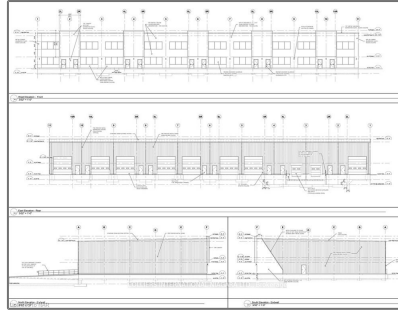

Land

- 200 DOWNS DRIVE Dr, Welland, Ontario L3B 5N6

Basic Details

Property Type:	Land
Listing Type:	For Lease
Listing ID:	X9420210
Price:	\$15
Year Built:	0
Lot Area:	0 Sqft

Address

Country:	CA
Province:	Ontario
City:	Welland
Postal Code:	L3B 5N6
Street:	DOWNS DRIVE
Street Number:	200
Street Suffix:	Dr
Floor Number:	0
Longitude:	E0° 0' 0"
Latitude:	N0° 0' 0"