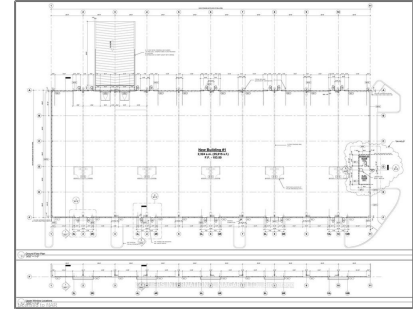

Land

- 200 DOWNS DRIVE Dr, Welland, Ontario L3B 5N6

Basic Details

Property Type:	Land
Listing Type:	For Lease
Listing ID:	X9420212
Price:	\$15
Year Built:	0
Lot Area:	0 Sqft

Address

Country:	CA
Province:	Ontario
City:	Welland
Postal Code:	L3B 5N6
Street:	DOWNS DRIVE
Street Number:	200
Street Suffix:	Dr
Floor Number:	0
Longitude:	E0° 0' 0"
Latitude:	N0° 0' 0"