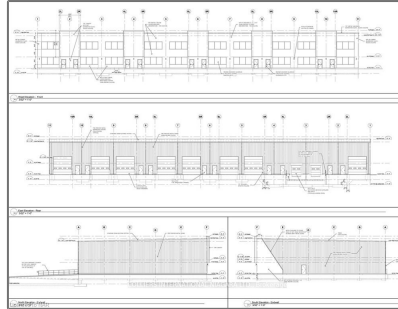

Land

- 200 DOWNS DRIVE Dr, Welland, Ontario L3B 5N6

Basic Details

Property Type:	Land
Listing Type:	For Lease
Listing ID:	X9420212
Price:	\$15
Year Built:	0
Lot Area:	0 Sqft

Address

Country:	CA
Province:	Ontario
City:	Welland
Postal Code:	L3B 5N6
Street:	DOWNS DRIVE
Street Number:	200
Street Suffix:	Dr
Floor Number:	0
Longitude:	E0° 0' 0"
Latitude:	N0° 0' 0"