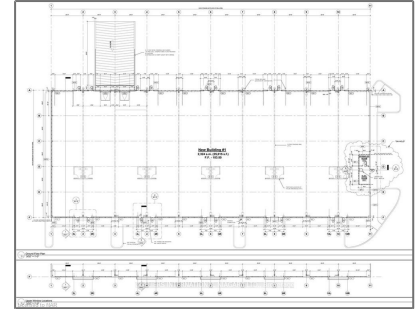

Land

- 200 DOWNS DRIVE Dr, Welland, Ontario L3B 5N6

Basic Details

Property Type:	Land
Listing Type:	For Lease
Listing ID:	X9420214
Price:	\$15
Year Built:	0
Lot Area:	0 Sqft

Address

Country:	CA
Province:	Ontario
City:	Welland
Postal Code:	L3B 5N6
Street:	DOWNS DRIVE
Street Number:	200
Street Suffix:	Dr
Floor Number:	0
Longitude:	E0° 0' 0"
Latitude:	N0° 0' 0"