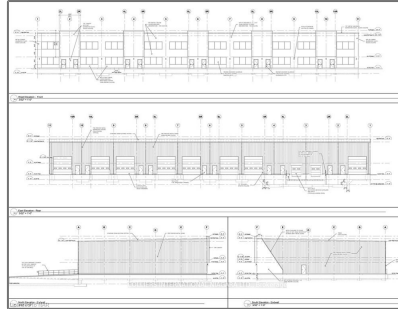

Land

- 200 DOWNS DRIVE Dr, Welland, Ontario L3B 5N6

Basic Details

Property Type:	Land
Listing Type:	For Lease
Listing ID:	X9420214
Price:	\$15
Year Built:	0
Lot Area:	0 Sqft

Address

Country:	CA
Province:	Ontario
City:	Welland
Postal Code:	L3B 5N6
Street:	DOWNS DRIVE
Street Number:	200
Street Suffix:	Dr
Floor Number:	0
Longitude:	E0° 0' 0"
Latitude:	N0° 0' 0"