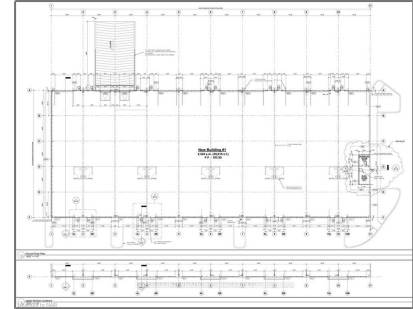

Land

- 200 DOWNS DRIVE Dr, Welland, Ontario L3B 5N6

Basic Details

Property Type:	Land
Listing Type:	For Lease
Listing ID:	X9420215
Price:	\$15
Year Built:	0
Lot Area:	0 Sqft

Address

Country:	CA
Province:	Ontario
City:	Welland
Postal Code:	L3B 5N6
Street:	DOWNS DRIVE
Street Number:	200
Street Suffix:	Dr
Floor Number:	0
Longitude:	E0° 0' 0"
Latitude:	N0° 0' 0"