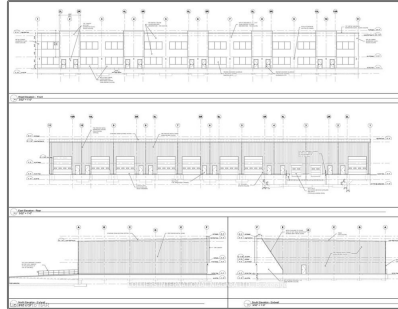

Land

- 200 DOWNS DRIVE Dr, Welland, Ontario L3B 5N6

Basic Details

Property Type:	Land
Listing Type:	For Lease
Listing ID:	X9420215
Price:	\$15
Year Built:	0
Lot Area:	0 Sqft

Address

Country:	CA
Province:	Ontario
City:	Welland
Postal Code:	L3B 5N6
Street:	DOWNS DRIVE
Street Number:	200
Street Suffix:	Dr
Floor Number:	0
Longitude:	E0° 0' 0"
Latitude:	N0° 0' 0"