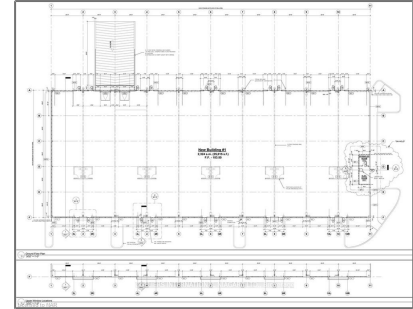

Land

- 200 DOWNS DRIVE Dr, Welland, Ontario L3B 5N6

Basic Details

Property Type:	Land
Listing Type:	For Lease
Listing ID:	X9420216
Price:	\$15
Year Built:	0
Lot Area:	0 Sqft

Address

Country:	CA
Province:	Ontario
City:	Welland
Postal Code:	L3B 5N6
Street:	DOWNS DRIVE
Street Number:	200
Street Suffix:	Dr
Floor Number:	0
Longitude:	E0° 0' 0"
Latitude:	N0° 0' 0"