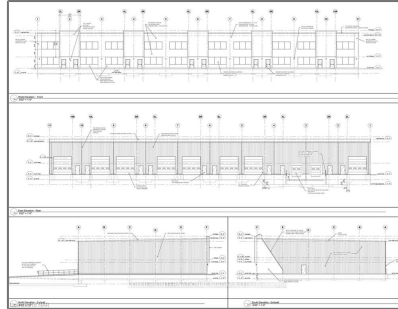

Land

- 200 DOWNS DRIVE Dr, Welland, Ontario L3B 5N6

Basic Details

Property Type:	Land
Listing Type:	For Lease
Listing ID:	X9420216
Price:	\$15
Year Built:	0
Lot Area:	0 Sqft

Address

Country:	CA
Province:	Ontario
City:	Welland
Postal Code:	L3B 5N6
Street:	DOWNS DRIVE
Street Number:	200
Street Suffix:	Dr
Floor Number:	0
Longitude:	E0° 0' 0"
Latitude:	N0° 0' 0"