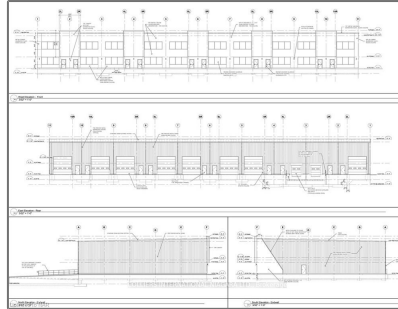

Land

- 200 DOWNS DRIVE Dr, Welland, Ontario L3B 5N6

Basic Details

Property Type:	Land
Listing Type:	For Lease
Listing ID:	X9420218
Price:	\$15
Year Built:	0
Lot Area:	0 Sqft

Address

Country:	CA
Province:	Ontario
City:	Welland
Postal Code:	L3B 5N6
Street:	DOWNS DRIVE
Street Number:	200
Street Suffix:	Dr
Floor Number:	0
Longitude:	E0° 0' 0"
Latitude:	N0° 0' 0"