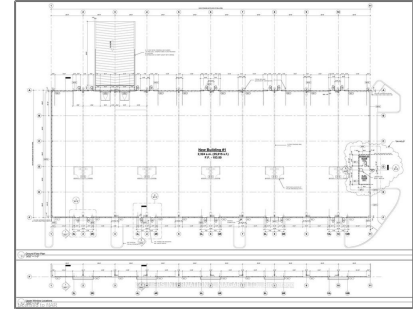

Land

- 200 DOWNS DRIVE Dr, Welland, Ontario L3B 5N6

Basic Details

Property Type:	Land
Listing Type:	For Lease
Listing ID:	X9420218
Price:	\$15
Year Built:	0
Lot Area:	0 Sqft

Address

Country:	CA
Province:	Ontario
City:	Welland
Postal Code:	L3B 5N6
Street:	DOWNS DRIVE
Street Number:	200
Street Suffix:	Dr
Floor Number:	0
Longitude:	E0° 0' 0"
Latitude:	N0° 0' 0"