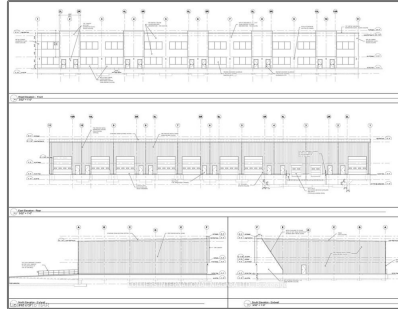

## Basic Details

Property Type:	<b>Land</b>
Listing Type:	<b>For Lease</b>
Listing ID:	<b>X9420218</b>
Price:	<b>\$15</b>
Year Built:	<b>0</b>
Lot Area:	<b>0 Sqft</b>